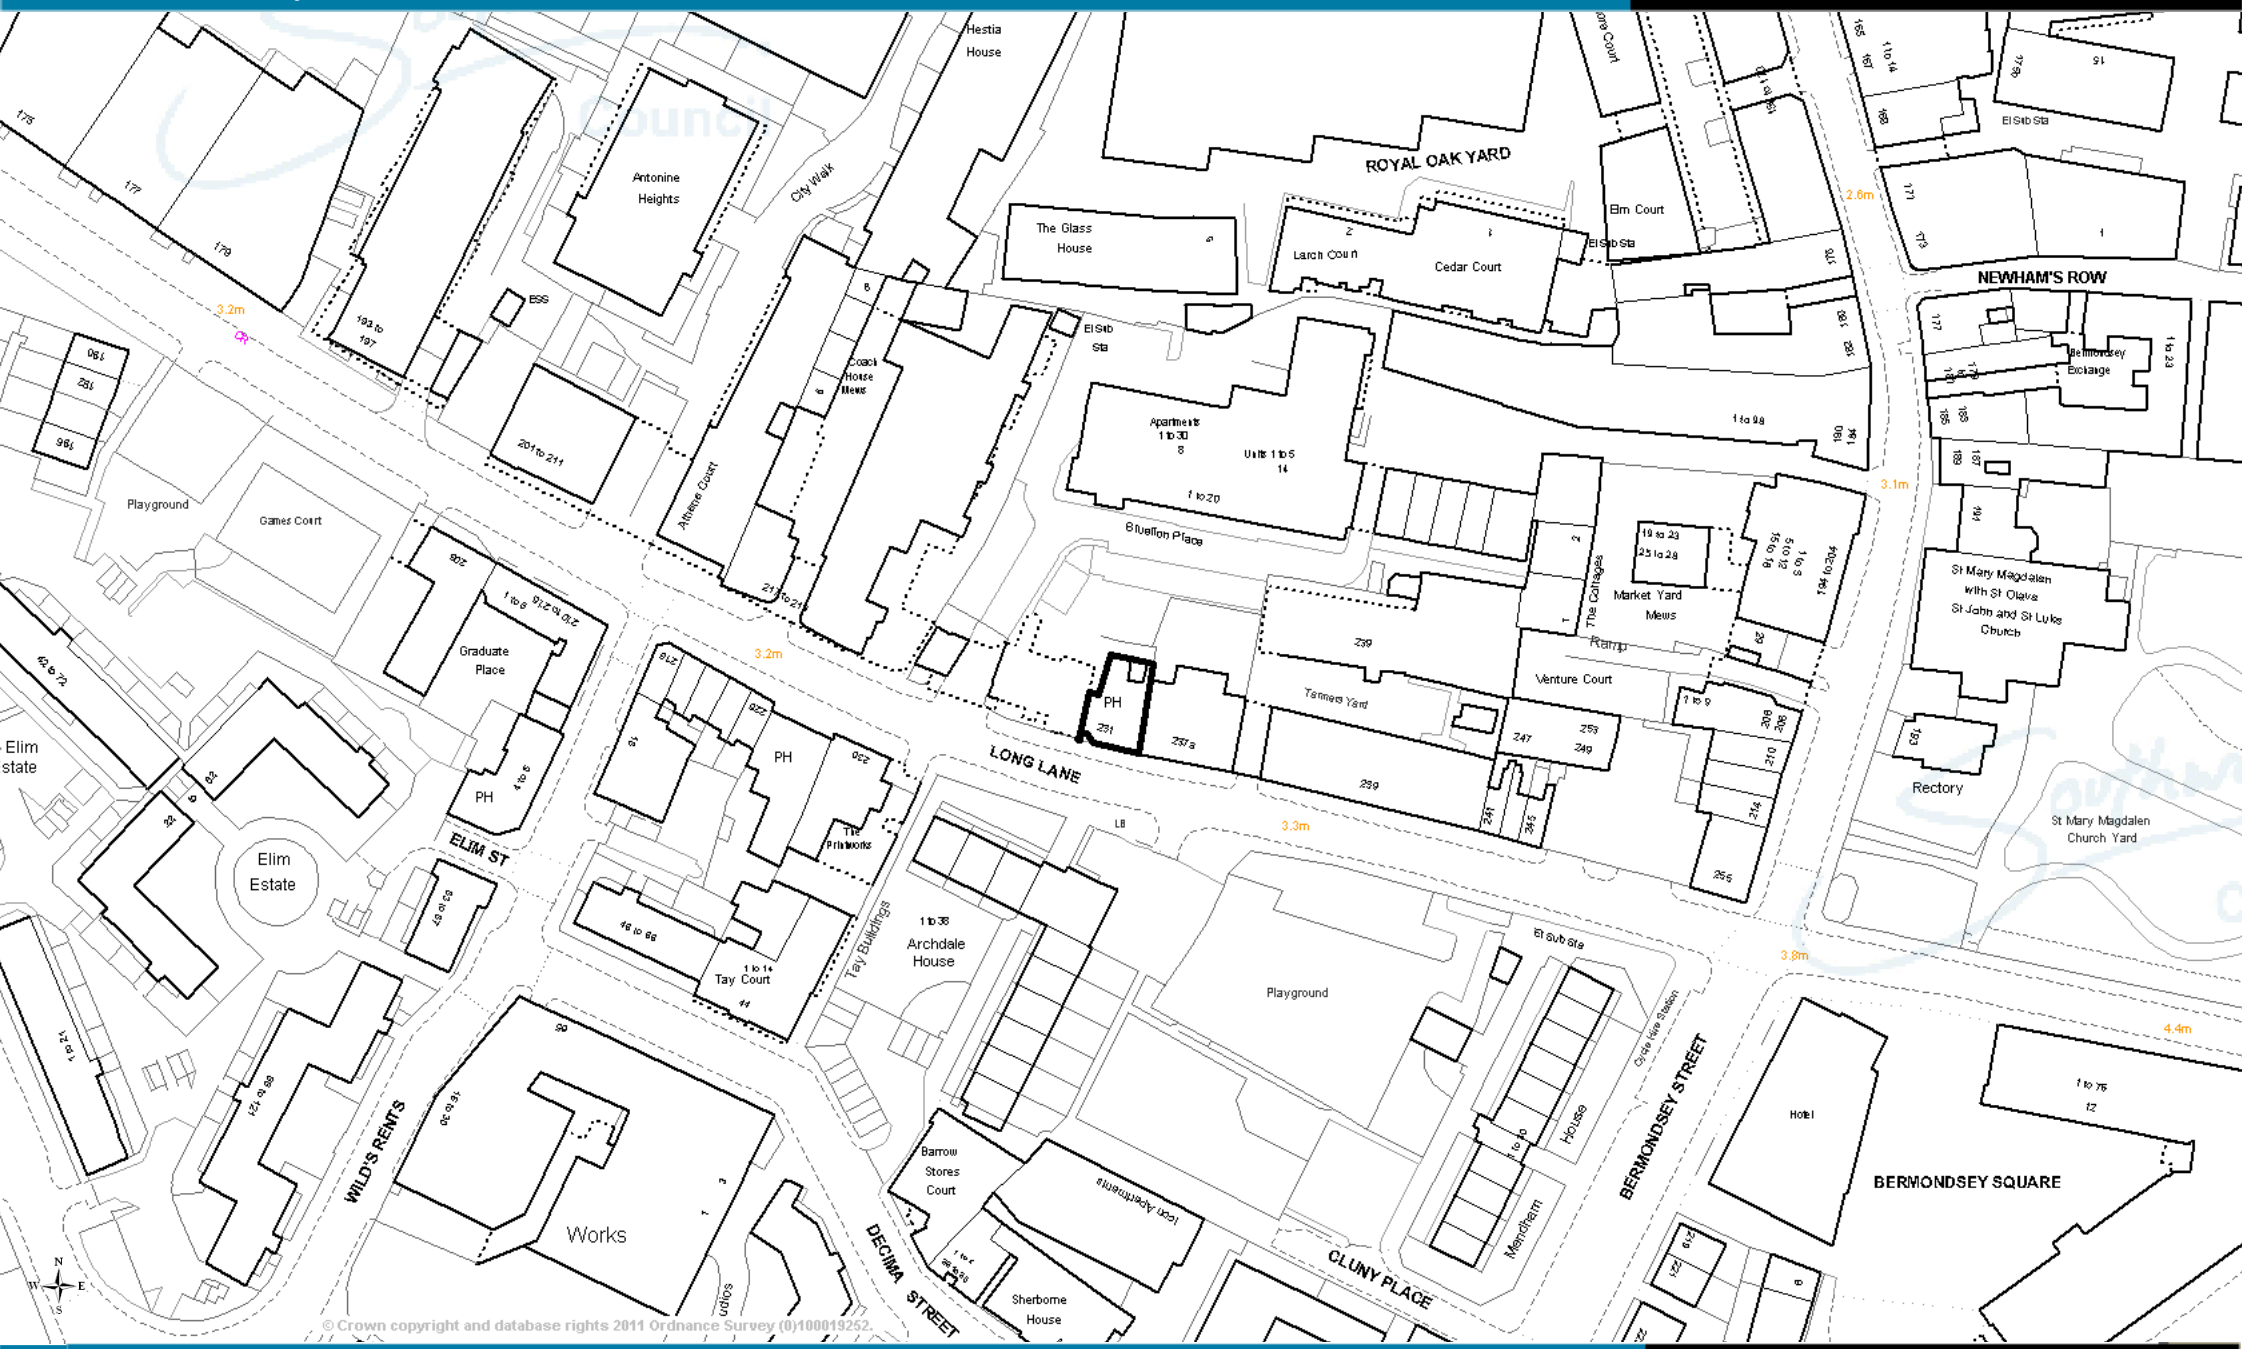

SIMON THE TANNER, 231 LONG LANE, LONDON, SE1 4PR

Ordnance Survey

Date 24/2/2012

© Crown copyright and database rights 2011 Ordnance Survey (0)100019252.